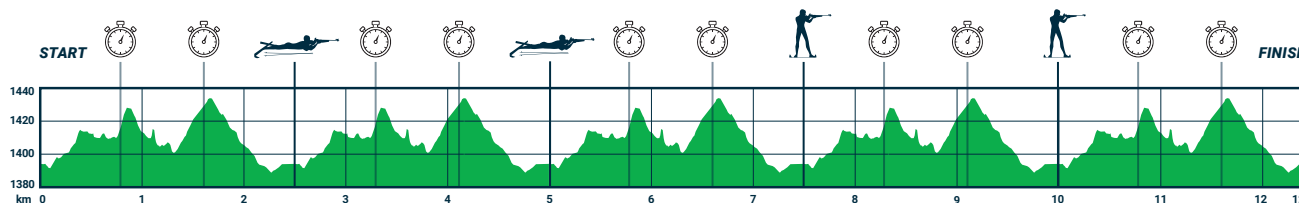

Wettkampf / Competition

VERFOLGUNG FRAUEN, 10,0 KM PURSUIT WOMEN, 10.0 KM

Distanz / Distance
 5 x 2,0 km / 5 x 2.0 km

Strecke / Course

First loop	2040 m	Maximum climb	22 m	Highest point	1434 m
Middle loop	2005 m	Total climb loop	57 m	Lowest point	1389 m
Finish loop	1835 m	Total climb distance	285 m		
Competition distance	9890 m				

Wettkampf / Competition

VERFOLGUNG HERREN, 12,5 KM
PURSUIT MEN, 12.5 KM

Distanz / Distance
5 x 2,5 km / 5 x 2.5 km

Strecke / Course

First loop	2638 m	Maximum climb	35 m	Highest point	1434 m
Middle loop	2603 m	Total climb loop	95 m	Lowest point	1389 m
Finish loop	2432 m	Total climb distance	475 m		
Competition distance	12 879 m				

Wettkampf / Competition

MASSENSTART FRAUEN, 12,5 KM
MASS START WOMEN, 12.5 KM

Distanz / Distance
 5 x 2,5 km / 5 x 2.5 km

Strecke / Course

First loop	2638 m	Maximum climb	35 m	Highest point	1434 m
Middle loop	2603 m	Total climb loop	95 m	Lowest point	1389 m
Finish loop	2432 m	Total climb distance	475 m		
Competition distance	12 879 m				