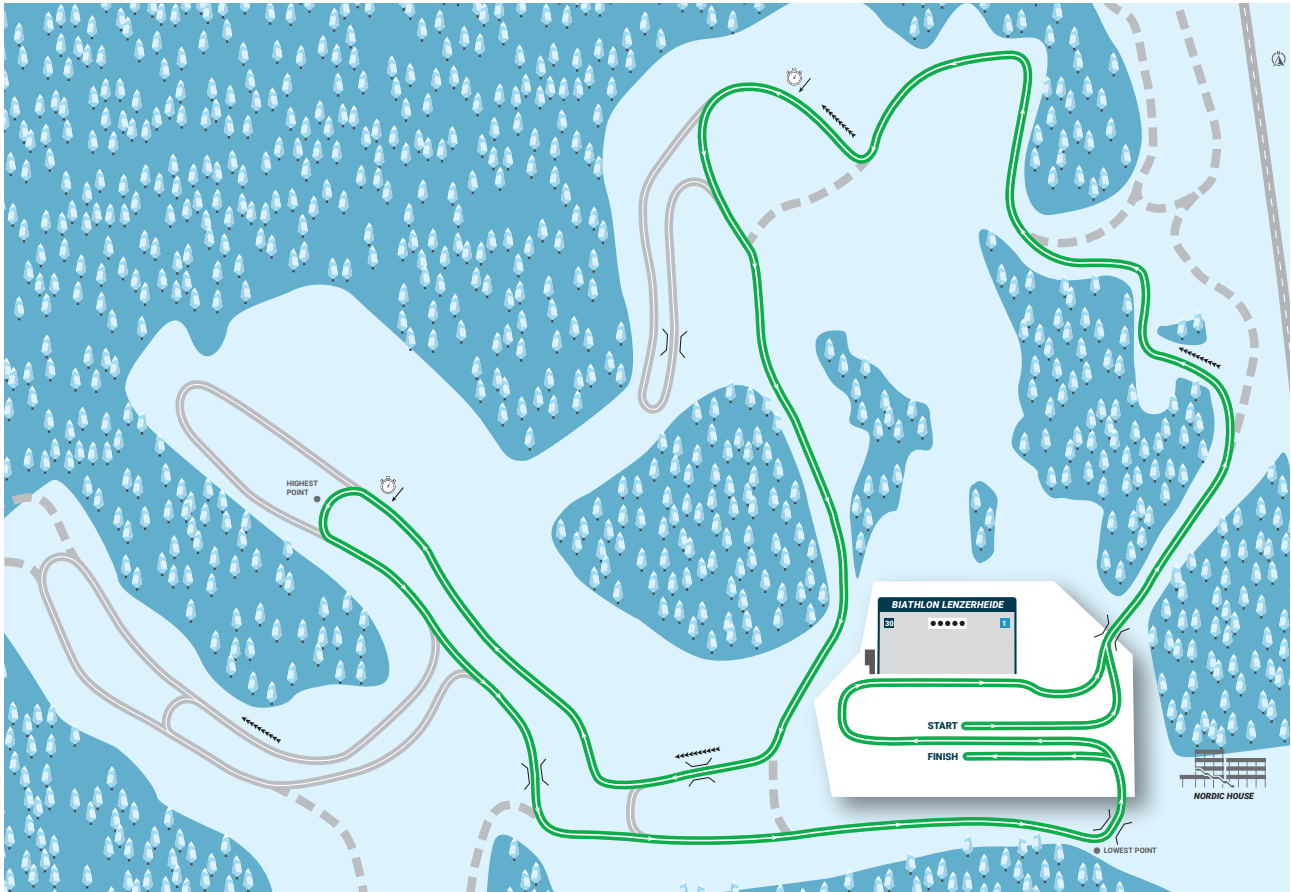

SPRINT FRAUEN, 7,5 KM
SPRINT WOMEN, 7.5 KM

Distanz / Distance
 3 x 2,5 km / 3 x 2.5 km

Strecke / Course

First loop	2638 m	Maximum climb	35 m	Highest point	1434 m
Middle loop	2603 m	Total climb loop	95 m	Lowest point	1389 m
Finish loop	2432 m	Total climb distance	285 m		
Competition distance	7673 m				

Wettkampf / Competition

SPRINT MÄNNER, 10,0 KM
SPRINT MEN, 10.0 KM

Distanz / Distance
 3 x 3,3 km / 3 x 3.3 km

Strecke / Course

First loop	3358 m	Maximum climb	35 m	Highest point	1434 m
Middle loop	3323 m	Total climb loop	119 m	Lowest point	1389 m
Finish loop	3152 m	Total climb distance	357 m		
Competition distance	9833 m				

Wettkampf / Competition

VERFOLGUNG FRAUEN, 10,0 KM PURSUIT WOMEN, 10.0 KM

Distanz / Distance
 5 x 2,0 km / 5 x 2.0 km

Strecke / Course

First loop	2040 m	Maximum climb	22 m	Highest point	1434 m
Middle loop	2005 m	Total climb loop	57 m	Lowest point	1389 m
Finish loop	1835 m	Total climb distance	285 m		
Competition distance	9890 m				

Wettkampf / Competition

VERFOLGUNG HERREN, 12,5 KM
PURSUIT MEN, 12.5 KM

Distanz / Distance
5 x 2,5 km / 5 x 2.5 km

Strecke / Course

First loop	2638 m	Maximum climb	35 m	Highest point	1434 m
Middle loop	2603 m	Total climb loop	95 m	Lowest point	1389 m
Finish loop	2432 m	Total climb distance	475 m		
Competition distance	12 879 m				