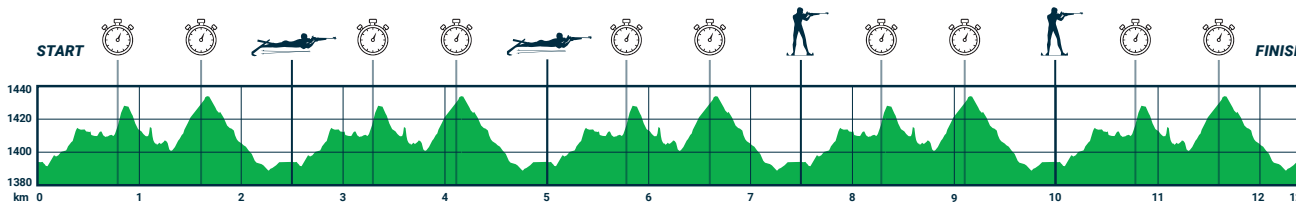

Wettkampf / Competition

MASSENSTART FRAUEN, 12,5 KM
MASS START WOMEN, 12.5 KM

Distanz / Distance
 5 x 2,5 km / 5 x 2.5 km

Strecke / Course

First loop	2638 m	Maximum climb	35 m	Highest point	1434 m
Middle loop	2603 m	Total climb loop	95 m	Lowest point	1389 m
Finish loop	2432 m	Total climb distance	475 m		
Competition distance	12 879 m				

Wettkampf / Competition

MASSENSTART HERREN, 15,0 KM
MASS START MEN, 15.0 KM

Distanz / Distance
 5 x 3,0 km / 5 x 3.0 km

Strecke / Course

First loop	3055 m	Maximum climb	35 m	Highest point	1434 m
Middle loop	3019 m	Total climb loop	106 m	Lowest point	1389 m
Finish loop	2849 m	Total climb distance	530 m		
Competition distance	14 961 m				