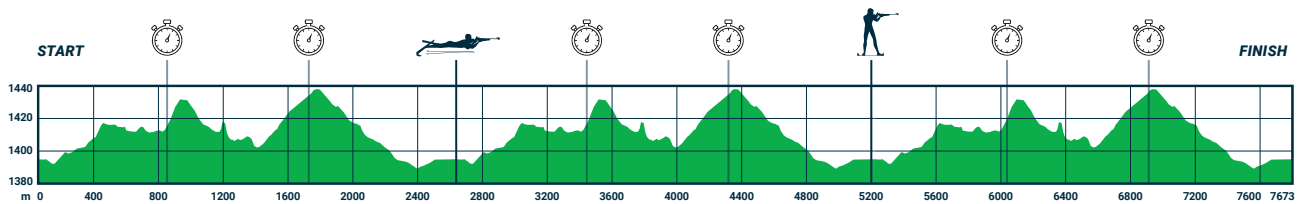

SPRINT FRAUEN, 7,5 KM
SPRINT WOMEN, 7.5 KM

Distanz / Distance
 3 x 2,5 km / 3 x 2.5 km

Strecke / Course

First loop	2638 m	Maximum climb	35 m	Highest point	1434 m
Middle loop	2603 m	Total climb loop	95 m	Lowest point	1389 m
Finish loop	2432 m	Total climb distance	285 m		
Competition distance	7673 m				

Wettkampf / Competition

SPRINT MÄNNER, 10,0 KM
SPRINT MEN, 10.0 KM

Distanz / Distance
 3 x 3,3 km / 3 x 3.3 km

Strecke / Course

First loop	3358 m	Maximum climb	35 m	Highest point	1434 m
Middle loop	3323 m	Total climb loop	119 m	Lowest point	1389 m
Finish loop	3152 m	Total climb distance	357 m		
Competition distance	9833 m				

Wettkampf / Competition

VERFOLGUNG FRAUEN, 10,0 KM PURSUIT WOMEN, 10.0 KM

Distanz / Distance
 5 x 2,0 km / 5 x 2.0 km

Strecke / Course

First loop	2040 m	Maximum climb	22 m	Highest point	1434 m
Middle loop	2005 m	Total climb loop	57 m	Lowest point	1389 m
Finish loop	1835 m	Total climb distance	285 m		
Competition distance	9890 m				

Wettkampf / Competition

MASSENSTART FRAUEN, 12,5 KM
MASS START WOMEN, 12.5 KM

Distanz / Distance
 5 x 2,5 km / 5 x 2.5 km

Strecke / Course

First loop	2638 m	Maximum climb	35 m	Highest point	1434 m
Middle loop	2603 m	Total climb loop	95 m	Lowest point	1389 m
Finish loop	2432 m	Total climb distance	475 m		
Competition distance	12 879 m				