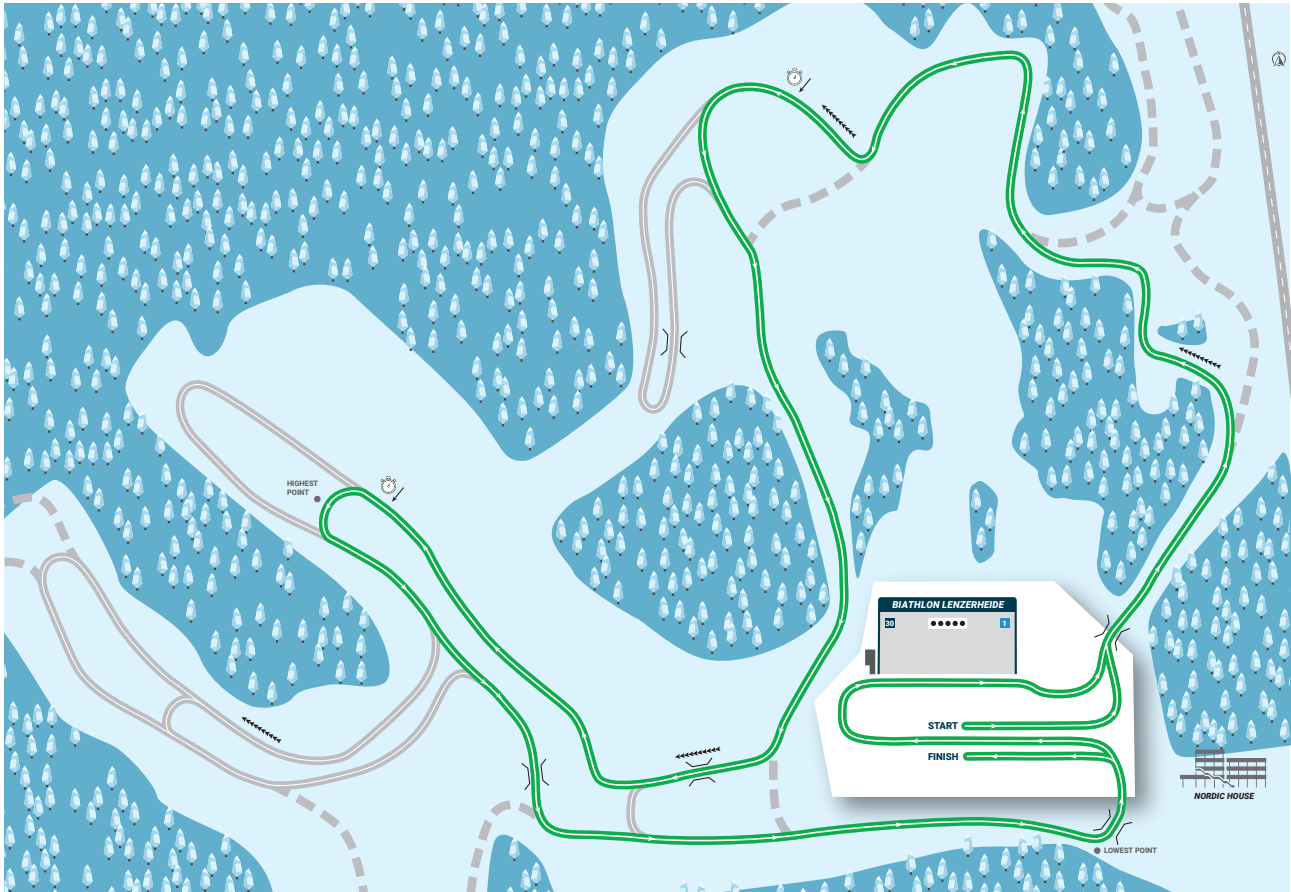

Wettkampf / Competition

VERFOLGUNG HERREN, 12,5 KM
PURSUIT MEN, 12.5 KM

Distanz / Distance
5 x 2,5 km / 5 x 2.5 km

Strecke / Course

First loop	2638 m	Maximum climb	35 m	Highest point	1434 m
Middle loop	2603 m	Total climb loop	95 m	Lowest point	1389 m
Finish loop	2432 m	Total climb distance	475 m		
Competition distance	12 879 m				

Wettkampf / Competition

MASSENSTART FRAUEN, 12,5 KM
MASS START WOMEN, 12.5 KM

Distanz / Distance
 5 x 2,5 km / 5 x 2.5 km

Strecke / Course

First loop	2638 m	Maximum climb	35 m	Highest point	1434 m
Middle loop	2603 m	Total climb loop	95 m	Lowest point	1389 m
Finish loop	2432 m	Total climb distance	475 m		
Competition distance	12 879 m				