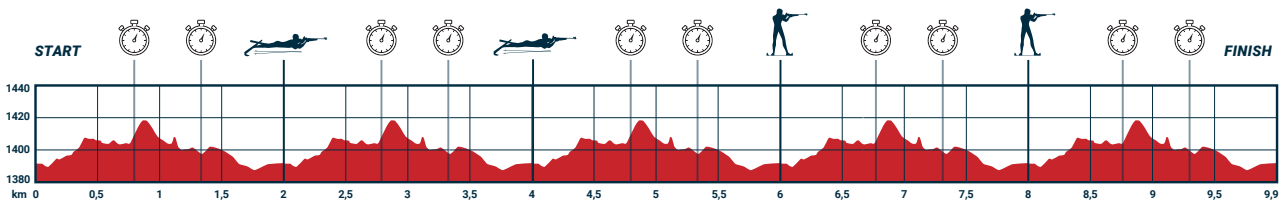

Wettkampf / Competition

SPRINT MÄNNER, 10,0 KM
SPRINT MEN, 10.0 KM

Distanz / Distance
 3 x 3,3 km / 3 x 3.3 km

Strecke / Course

First loop	3358 m	Maximum climb	35 m	Highest point	1434 m
Middle loop	3323 m	Total climb loop	119 m	Lowest point	1389 m
Finish loop	3152 m	Total climb distance	357 m		
Competition distance	9833 m				

Wettkampf / Competition

VERFOLGUNG FRAUEN, 10,0 KM PURSUIT WOMEN, 10.0 KM

Distanz / Distance
 5 x 2,0 km / 5 x 2.0 km

Strecke / Course

First loop	2040 m	Maximum climb	22 m	Highest point	1434 m
Middle loop	2005 m	Total climb loop	57 m	Lowest point	1389 m
Finish loop	1835 m	Total climb distance	285 m		
Competition distance	9890 m				

Wettkampf / Competition

VERFOLGUNG HERREN, 12,5 KM
PURSUIT MEN, 12.5 KM

Distanz / Distance
5 x 2,5 km / 5 x 2.5 km

Strecke / Course

First loop	2638 m	Maximum climb	35 m	Highest point	1434 m
Middle loop	2603 m	Total climb loop	95 m	Lowest point	1389 m
Finish loop	2432 m	Total climb distance	475 m		
Competition distance	12 879 m				

Wettkampf / Competition

MASSENSTART FRAUEN, 12,5 KM
MASS START WOMEN, 12.5 KM

Distanz / Distance
 5 x 2,5 km / 5 x 2.5 km

Strecke / Course

First loop	2638 m	Maximum climb	35 m	Highest point	1434 m
Middle loop	2603 m	Total climb loop	95 m	Lowest point	1389 m
Finish loop	2432 m	Total climb distance	475 m		
Competition distance	12 879 m				