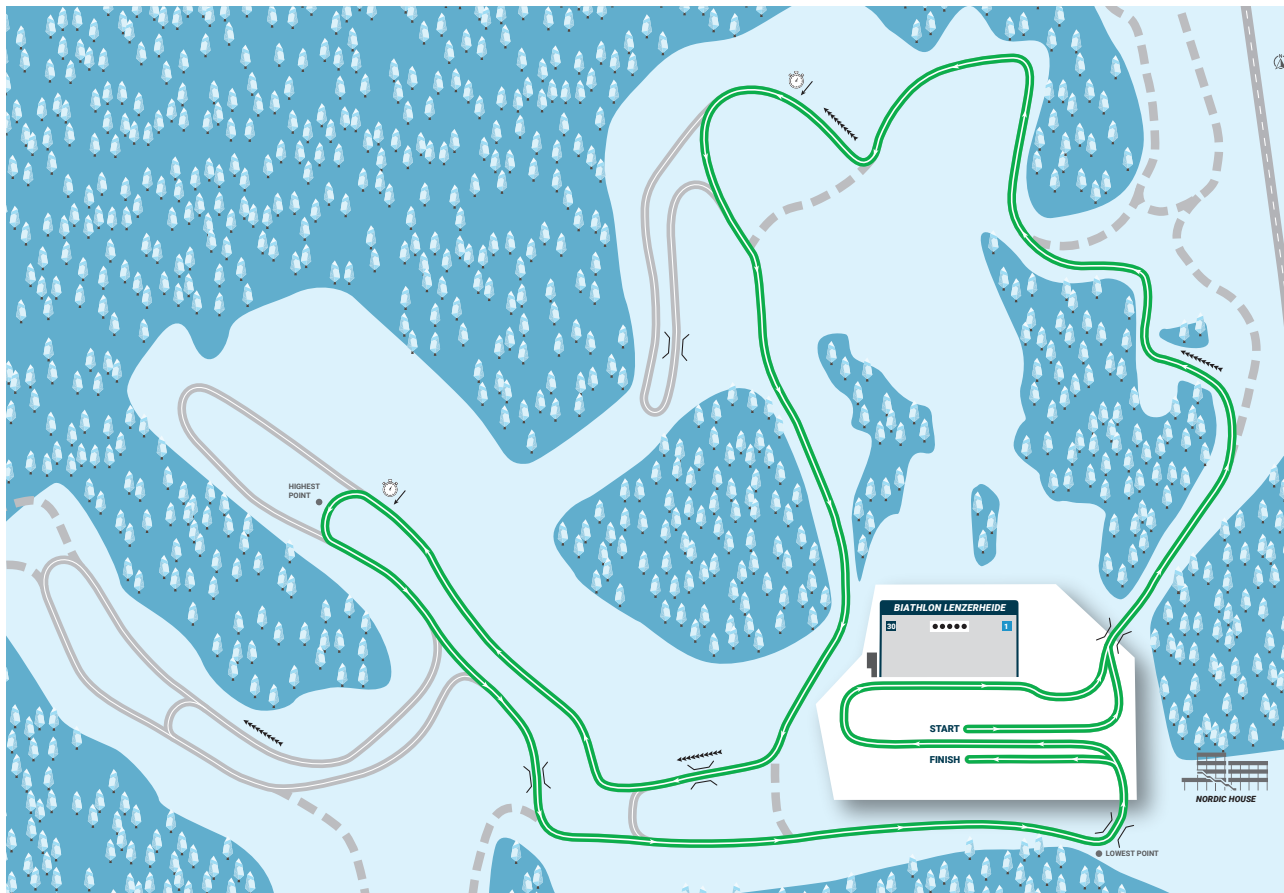

SPRINT FRAUEN, 7,5 KM
SPRINT WOMEN, 7.5 KM

Distanz / Distance
 3 x 2,5 km / 3 x 2.5 km

Strecke / Course

First loop	2638 m	Maximum climb	35 m	Highest point	1434 m
Middle loop	2603 m	Total climb loop	95 m	Lowest point	1389 m
Finish loop	2432 m	Total climb distance	285 m		
Competition distance	7673 m				

Wettkampf / Competition

VERFOLGUNG FRAUEN, 10,0 KM PURSUIT WOMEN, 10.0 KM

Distanz / Distance
 5 x 2,0 km / 5 x 2.0 km

Strecke / Course

First loop	2040 m	Maximum climb	22 m	Highest point	1434 m
Middle loop	2005 m	Total climb loop	57 m	Lowest point	1389 m
Finish loop	1835 m	Total climb distance	285 m		
Competition distance	9890 m				

Wettkampf / Competition

VERFOLGUNG HERREN, 12,5 KM
PURSUIT MEN, 12.5 KM

Distanz / Distance
5 x 2,5 km / 5 x 2.5 km

Strecke / Course

First loop	2638 m	Maximum climb	35 m	Highest point	1434 m
Middle loop	2603 m	Total climb loop	95 m	Lowest point	1389 m
Finish loop	2432 m	Total climb distance	475 m		
Competition distance	12 879 m				

Wettkampf / Competition

MASSENSTART FRAUEN, 12,5 KM
MASS START WOMEN, 12.5 KM

Distanz / Distance
 5 x 2,5 km / 5 x 2.5 km

Strecke / Course

First loop	2638 m	Maximum climb	35 m	Highest point	1434 m
Middle loop	2603 m	Total climb loop	95 m	Lowest point	1389 m
Finish loop	2432 m	Total climb distance	475 m		
Competition distance	12 879 m				