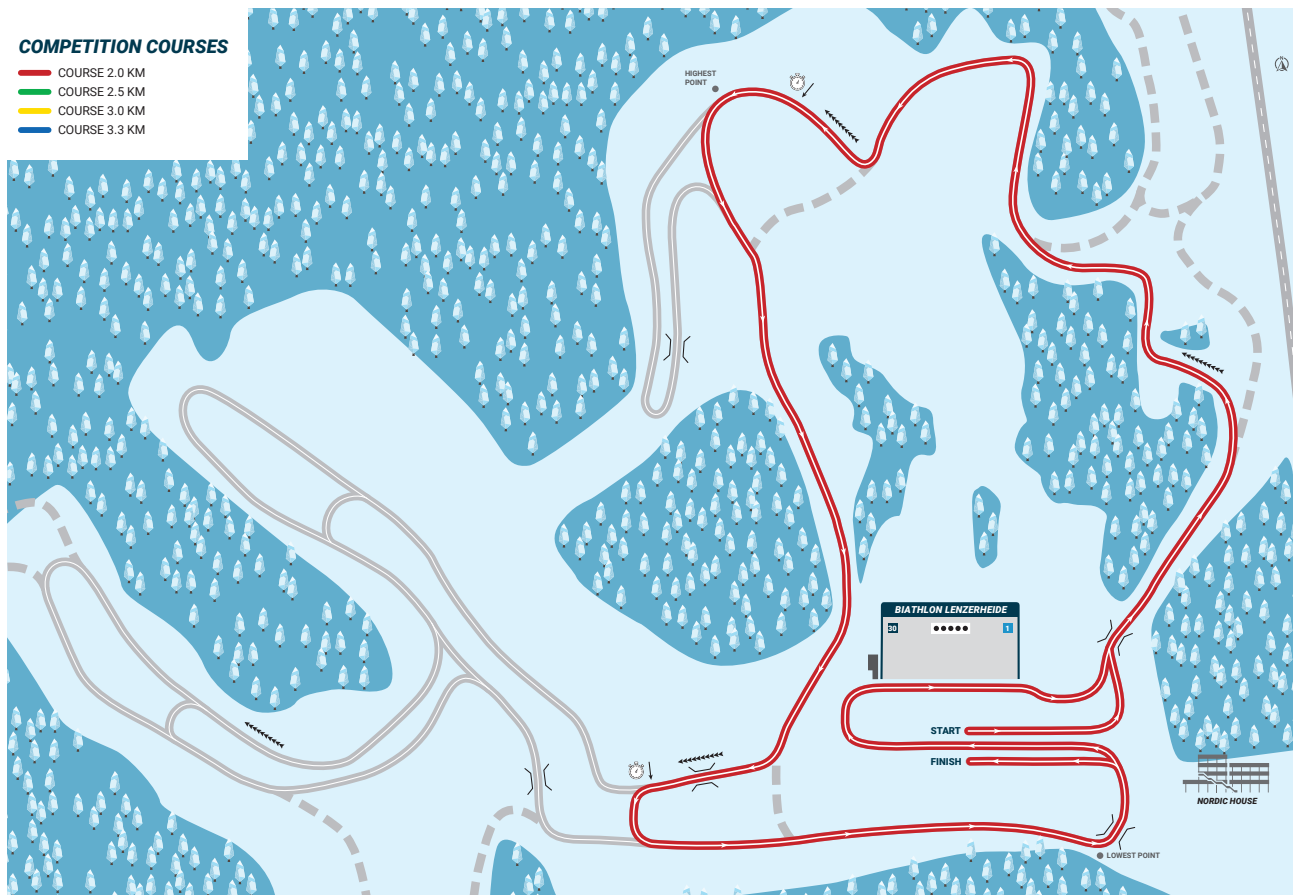

SPRINT FRAUEN, 7,5 KM
SPRINT WOMEN, 7.5 KM

Distanz / Distance
 3 x 2,5 km / 3 x 2.5 km

Strecke / Course

First loop	2638 m	Maximum climb	35 m	Highest point	1434 m
Middle loop	2603 m	Total climb loop	95 m	Lowest point	1389 m
Finish loop	2432 m	Total climb distance	285 m		
Competition distance	7673 m				

Wettkampf / Competition

SPRINT MÄNNER, 10,0 KM
SPRINT MEN, 10.0 KM

Distanz / Distance
 3 x 3,3 km / 3 x 3.3 km

Strecke / Course

First loop	3358 m	Maximum climb	35 m	Highest point	1434 m
Middle loop	3323 m	Total climb loop	119 m	Lowest point	1389 m
Finish loop	3152 m	Total climb distance	357 m		
Competition distance	9833 m				

Wettkampf / Competition

VERFOLGUNG FRAUEN, 10,0 KM PURSUIT WOMEN, 10.0 KM

Distanz / Distance
 5 x 2,0 km / 5 x 2.0 km

Strecke / Course

First loop	2040 m	Maximum climb	22 m	Highest point	1434 m
Middle loop	2005 m	Total climb loop	57 m	Lowest point	1389 m
Finish loop	1835 m	Total climb distance	285 m		
Competition distance	9890 m				

Wettkampf / Competition

VERFOLGUNG HERREN, 12,5 KM
PURSUIT MEN, 12.5 KM

Distanz / Distance
5 x 2,5 km / 5 x 2.5 km

Strecke / Course

First loop	2638 m	Maximum climb	35 m	Highest point	1434 m
Middle loop	2603 m	Total climb loop	95 m	Lowest point	1389 m
Finish loop	2432 m	Total climb distance	475 m		
Competition distance	12 879 m				