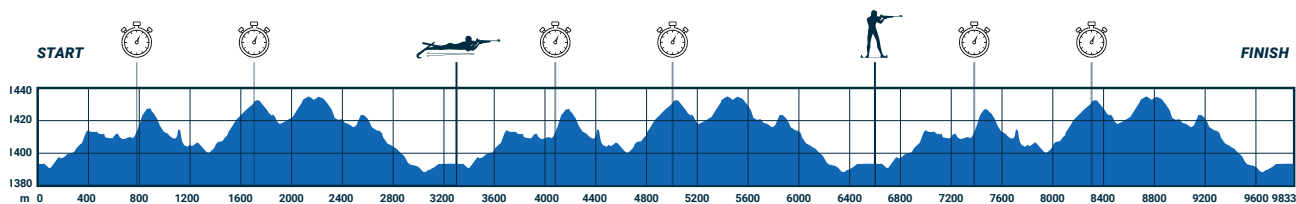

SPRINT FRAUEN, 7,5 KM
SPRINT WOMEN, 7.5 KM

Distanz / Distance
 3 x 2,5 km / 3 x 2.5 km

Strecke / Course

First loop	2638 m	Maximum climb	35 m	Highest point	1434 m
Middle loop	2603 m	Total climb loop	95 m	Lowest point	1389 m
Finish loop	2432 m	Total climb distance	285 m		
Competition distance	7673 m				

Wettkampf / Competition

SPRINT MÄNNER, 10,0 KM
SPRINT MEN, 10.0 KM

Distanz / Distance
 3 x 3,3 km / 3 x 3.3 km

Strecke / Course

First loop	3358 m	Maximum climb	35 m	Highest point	1434 m
Middle loop	3323 m	Total climb loop	119 m	Lowest point	1389 m
Finish loop	3152 m	Total climb distance	357 m		
Competition distance	9833 m				

Wettkampf / Competition

VERFOLGUNG FRAUEN, 10,0 KM PURSUIT WOMEN, 10.0 KM

Distanz / Distance
 5 x 2,0 km / 5 x 2.0 km

Strecke / Course

First loop	2040 m	Maximum climb	22 m	Highest point	1434 m
Middle loop	2005 m	Total climb loop	57 m	Lowest point	1389 m
Finish loop	1835 m	Total climb distance	285 m		
Competition distance	9890 m				

Wettkampf / Competition

MASSENSTART FRAUEN, 12,5 KM
MASS START WOMEN, 12.5 KM

Distanz / Distance
 5 x 2,5 km / 5 x 2.5 km

Strecke / Course

First loop	2638 m	Maximum climb	35 m	Highest point	1434 m
Middle loop	2603 m	Total climb loop	95 m	Lowest point	1389 m
Finish loop	2432 m	Total climb distance	475 m		
Competition distance	12 879 m				