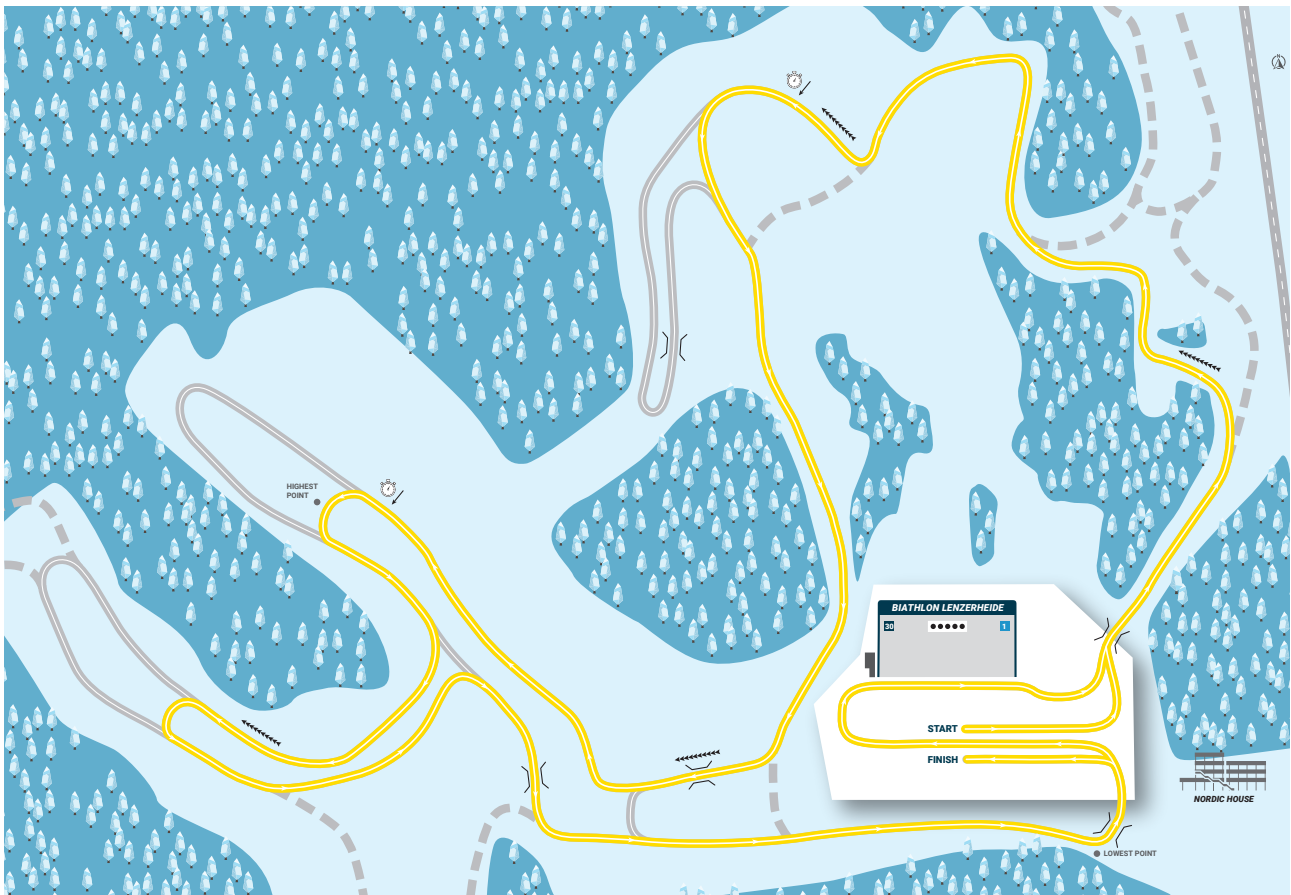

Wettkampf / Competition

VERFOLGUNG HERREN, 12,5 KM
PURSUIT MEN, 12.5 KM

Distanz / Distance
5 x 2,5 km / 5 x 2.5 km

Strecke / Course

First loop	2638 m	Maximum climb	35 m	Highest point	1434 m
Middle loop	2603 m	Total climb loop	95 m	Lowest point	1389 m
Finish loop	2432 m	Total climb distance	475 m		
Competition distance	12 879 m				

Wettkampf / Competition

MASSENSTART FRAUEN, 12,5 KM
MASS START WOMEN, 12.5 KM

Distanz / Distance
 5 x 2,5 km / 5 x 2.5 km

Strecke / Course

First loop	2638 m	Maximum climb	35 m	Highest point	1434 m
Middle loop	2603 m	Total climb loop	95 m	Lowest point	1389 m
Finish loop	2432 m	Total climb distance	475 m		
Competition distance	12 879 m				

Wettkampf / Competition

MASSENSTART HERREN, 15,0 KM
MASS START MEN, 15.0 KM

Distanz / Distance
 5 x 3,0 km / 5 x 3.0 km

Strecke / Course

First loop	3055 m	Maximum climb	35 m	Highest point	1434 m
Middle loop	3019 m	Total climb loop	106 m	Lowest point	1389 m
Finish loop	2849 m	Total climb distance	530 m		
Competition distance	14 961 m				